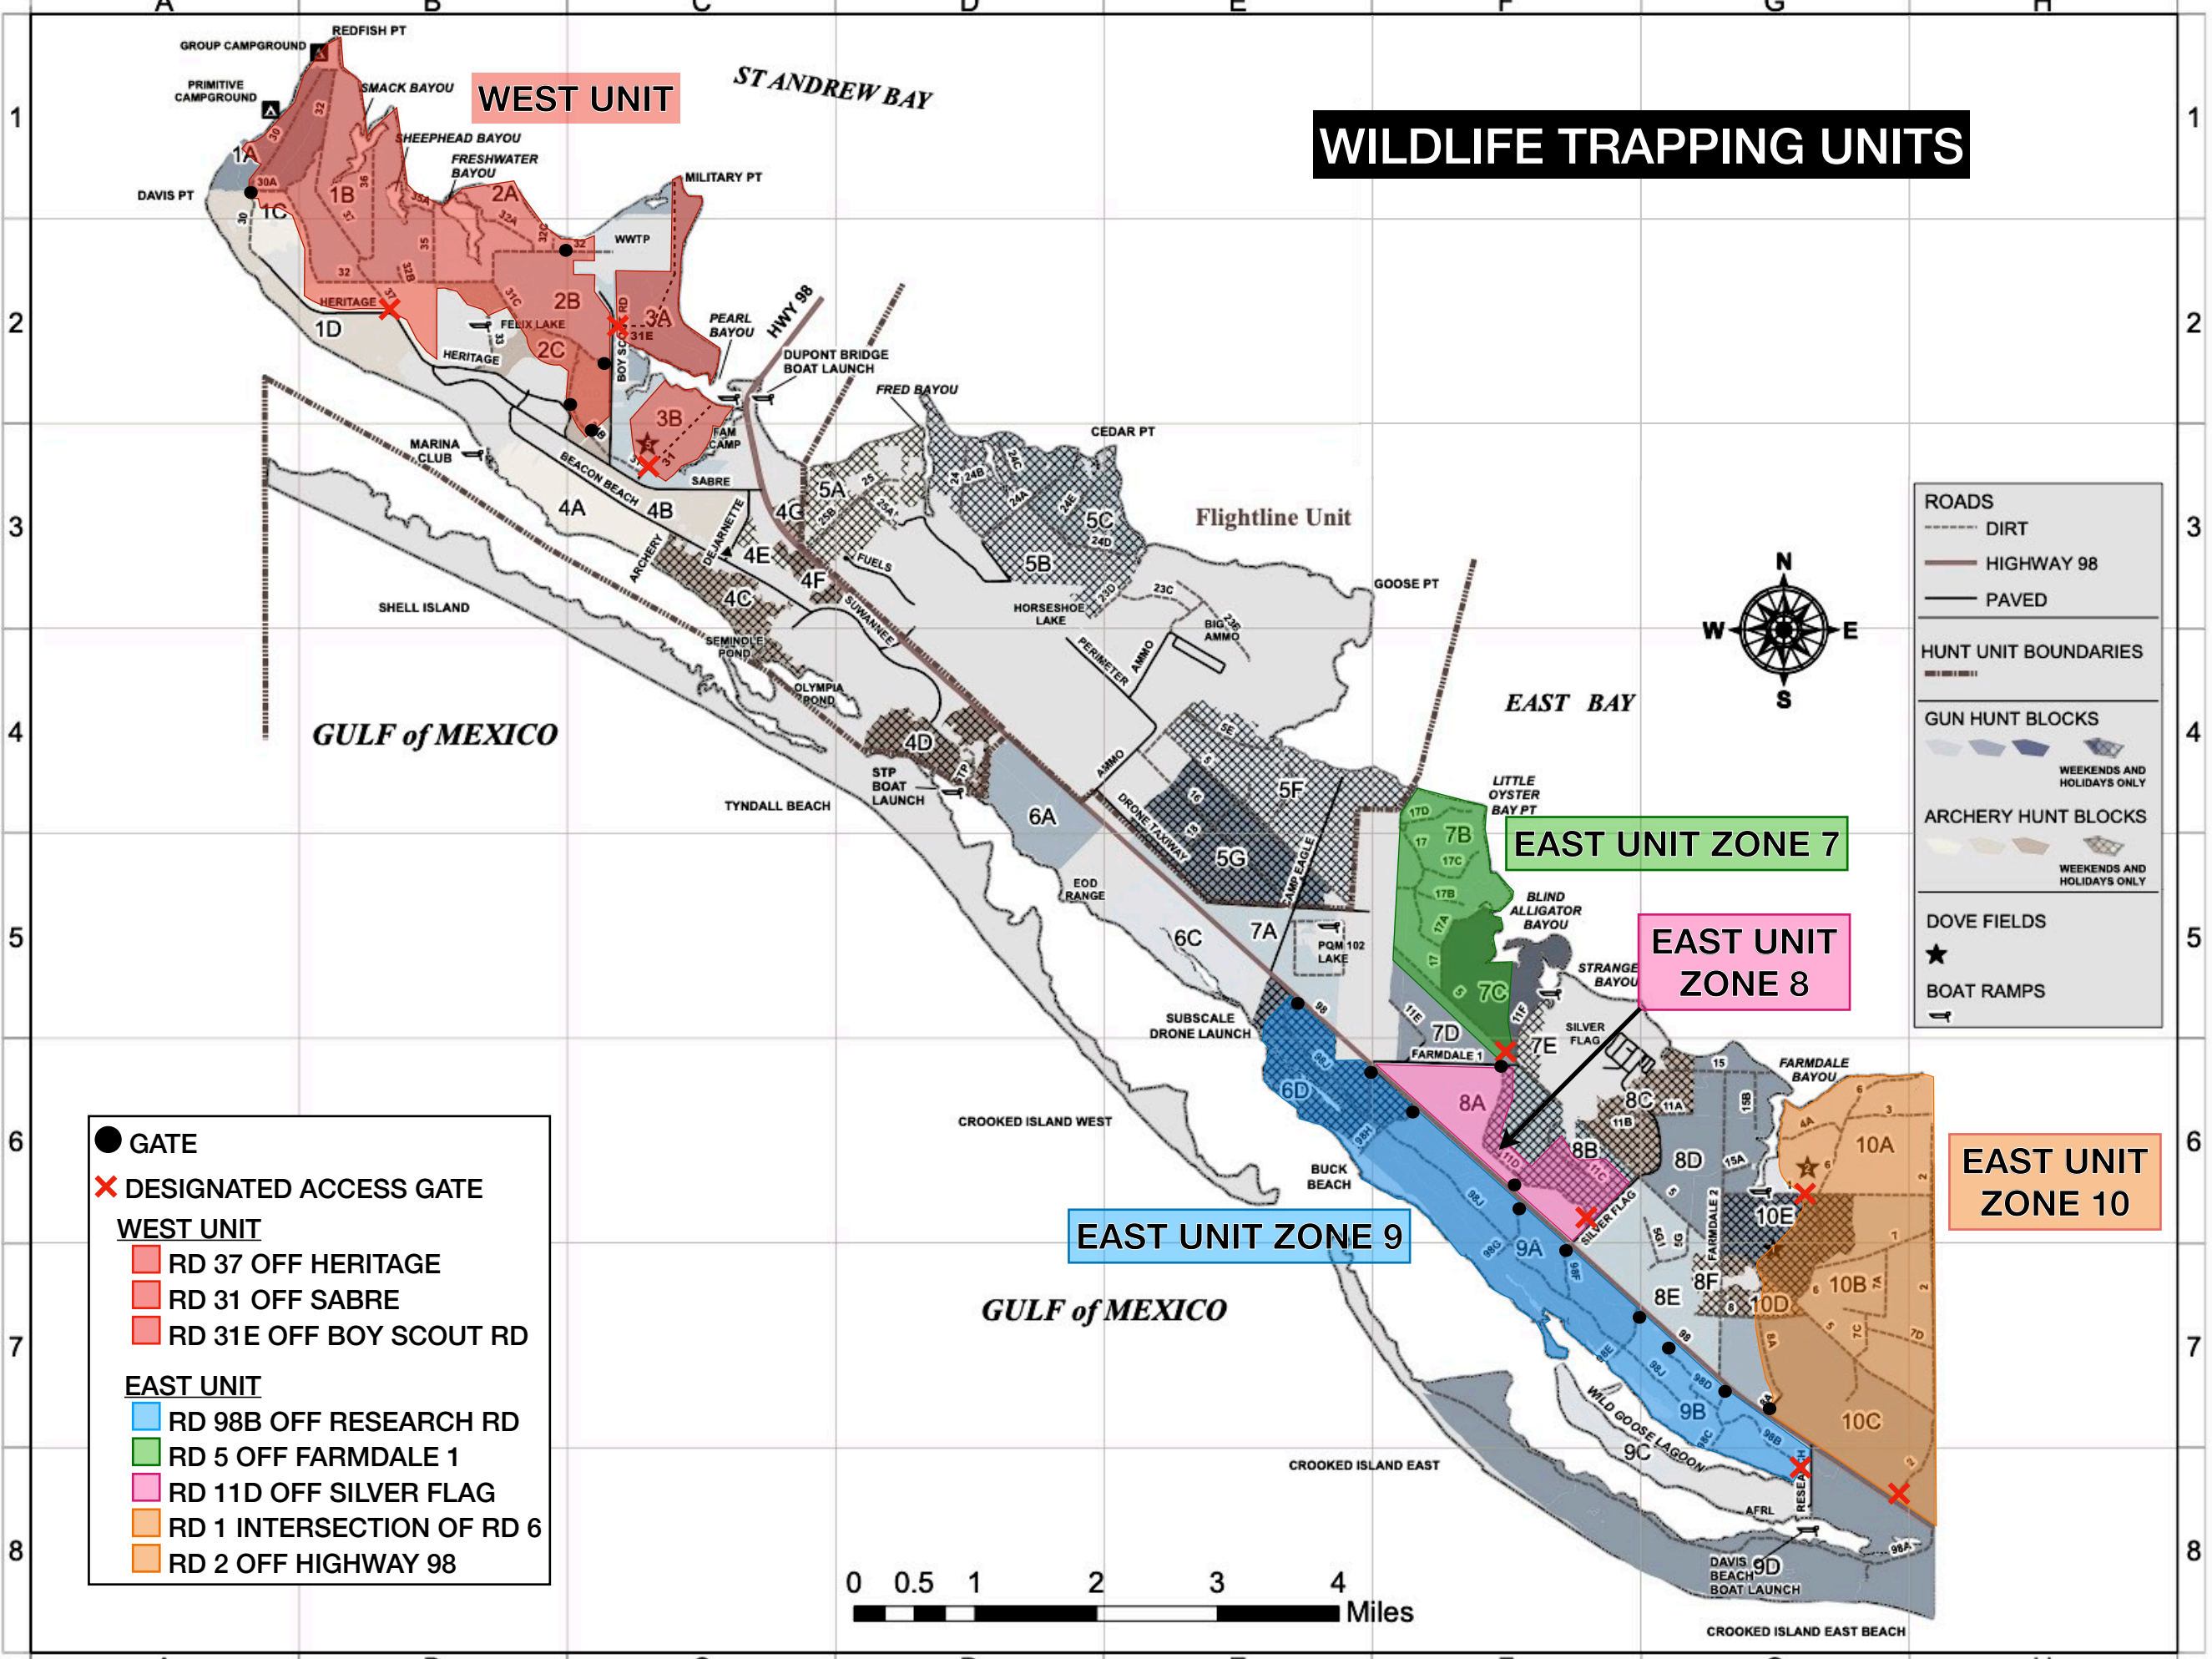

WILDLIFE TRAPPING UNITS

ROADS

- DIRT
- HIGHWAY 98
- PAVED

HUNT UNIT BOUNDARIES

GUN HUNT BLOCKS

- WEEKENDS AND HOLIDAYS ONLY

ARCHERY HUNT BLOCKS

- WEEKENDS AND HOLIDAYS ONLY

DOVE FIELDS

- ★

BOAT RAMPS

- ↖

● GATE

✗ DESIGNATED ACCESS GATE

WEST UNIT

- RD 37 OFF HERITAGE
- RD 31 OFF SABRE
- RD 31E OFF BOY SCOUT RD

EAST UNIT

- RD 98B OFF RESEARCH RD
- RD 5 OFF FARMDALE 1
- RD 11D OFF SILVER FLAG
- RD 1 INTERSECTION OF RD 6
- RD 2 OFF HIGHWAY 98